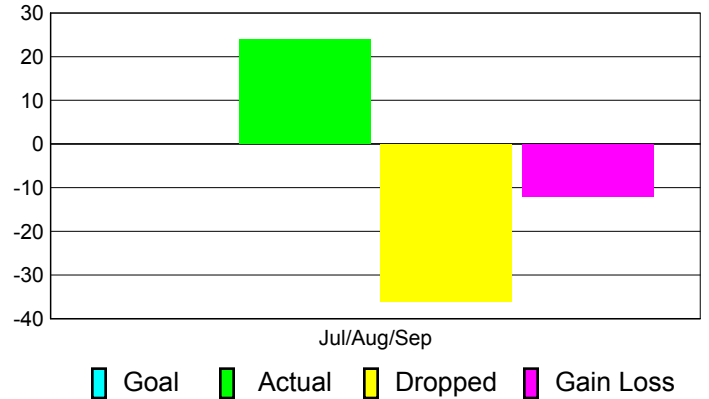

### Club Results 2011-2012

Goal, New, Dropped, Gain/Loss

## MEMBERSHIP

**Membership Results**  
2011-2012

**Membership**  
2010-2011

Month	Net Memb Goal	Actual New Memb	Actual Dropped Memb	Gain/Loss of Memb	Gain/Loss of Memb
Jul/Aug/Sep		24	-36	-12	-1
<b>Totals</b>		<b>24</b>	<b>-36</b>	<b>-12</b>	<b>-1</b>

### Membership Results 2011-2012

Goal, New, Dropped, Gain/Loss